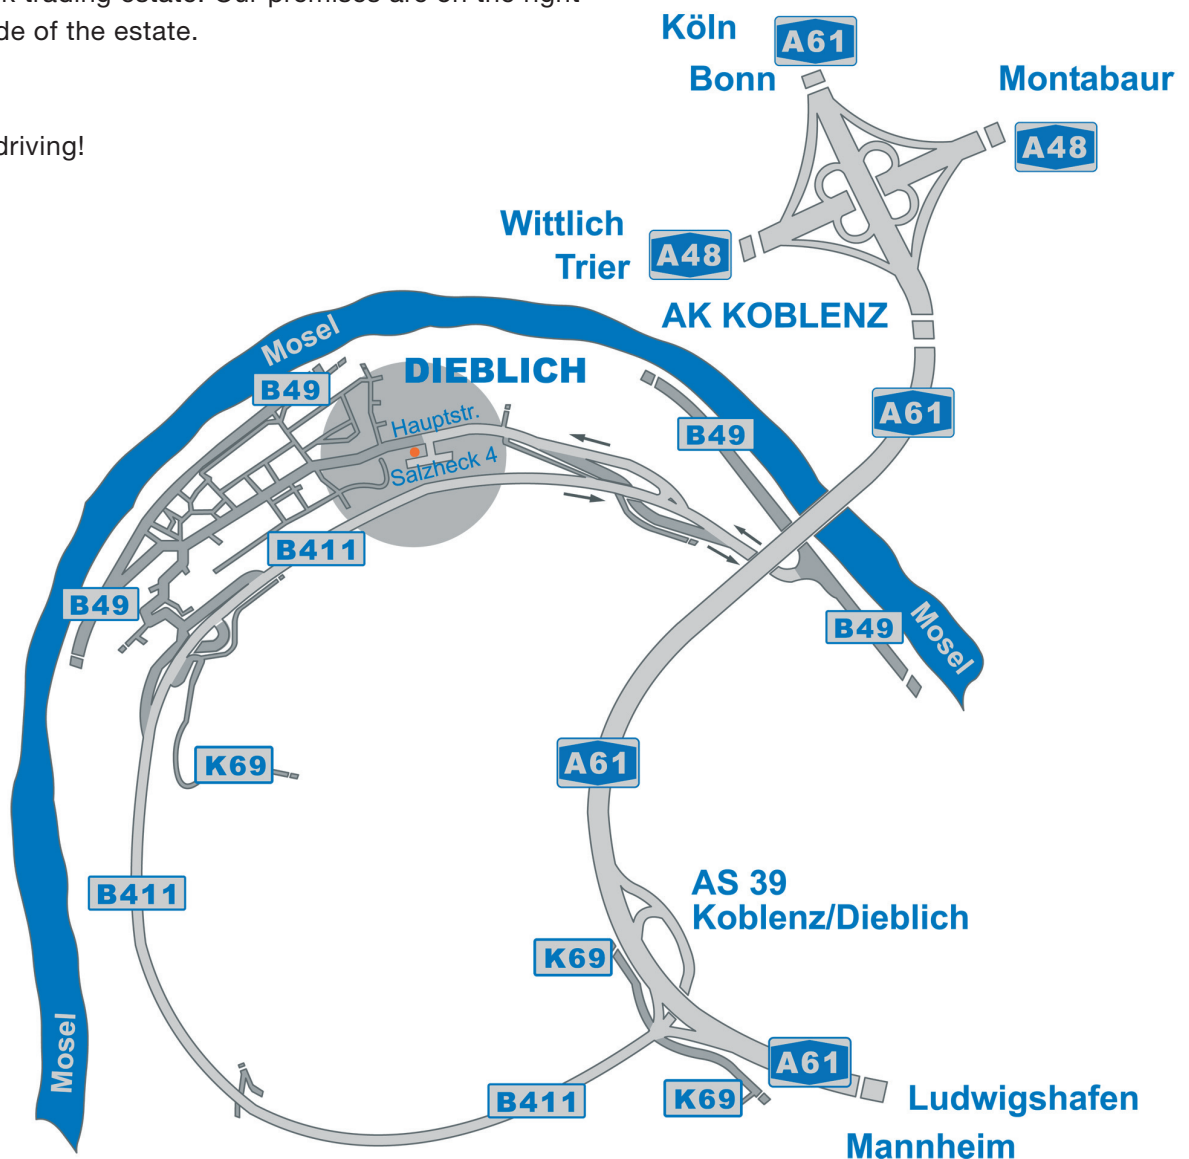

Your way to us

Leave the A61 at exit 39, Koblenz / Dieblich and follow the B411 up to the junction with the B49. Then do a u-turn back along the B411. After approximately 300 m bear right off the B411 towards Dieblich. After approximately 500 m turn left at the junction onto the Salzheck trading estate. Our premises are on the right hand side of the estate.

Happy driving!

Kröber Medizintechnik GmbH
Salzheck 4
56332 Dieblich
Phone +49 (0) 26 07 / 9 40 40
Fax +49 (0) 26 07 / 9 40 422
E-Mail info@kroeber.de
Web www.kroeber.de

Kröber
MEDIZINTECHNIK